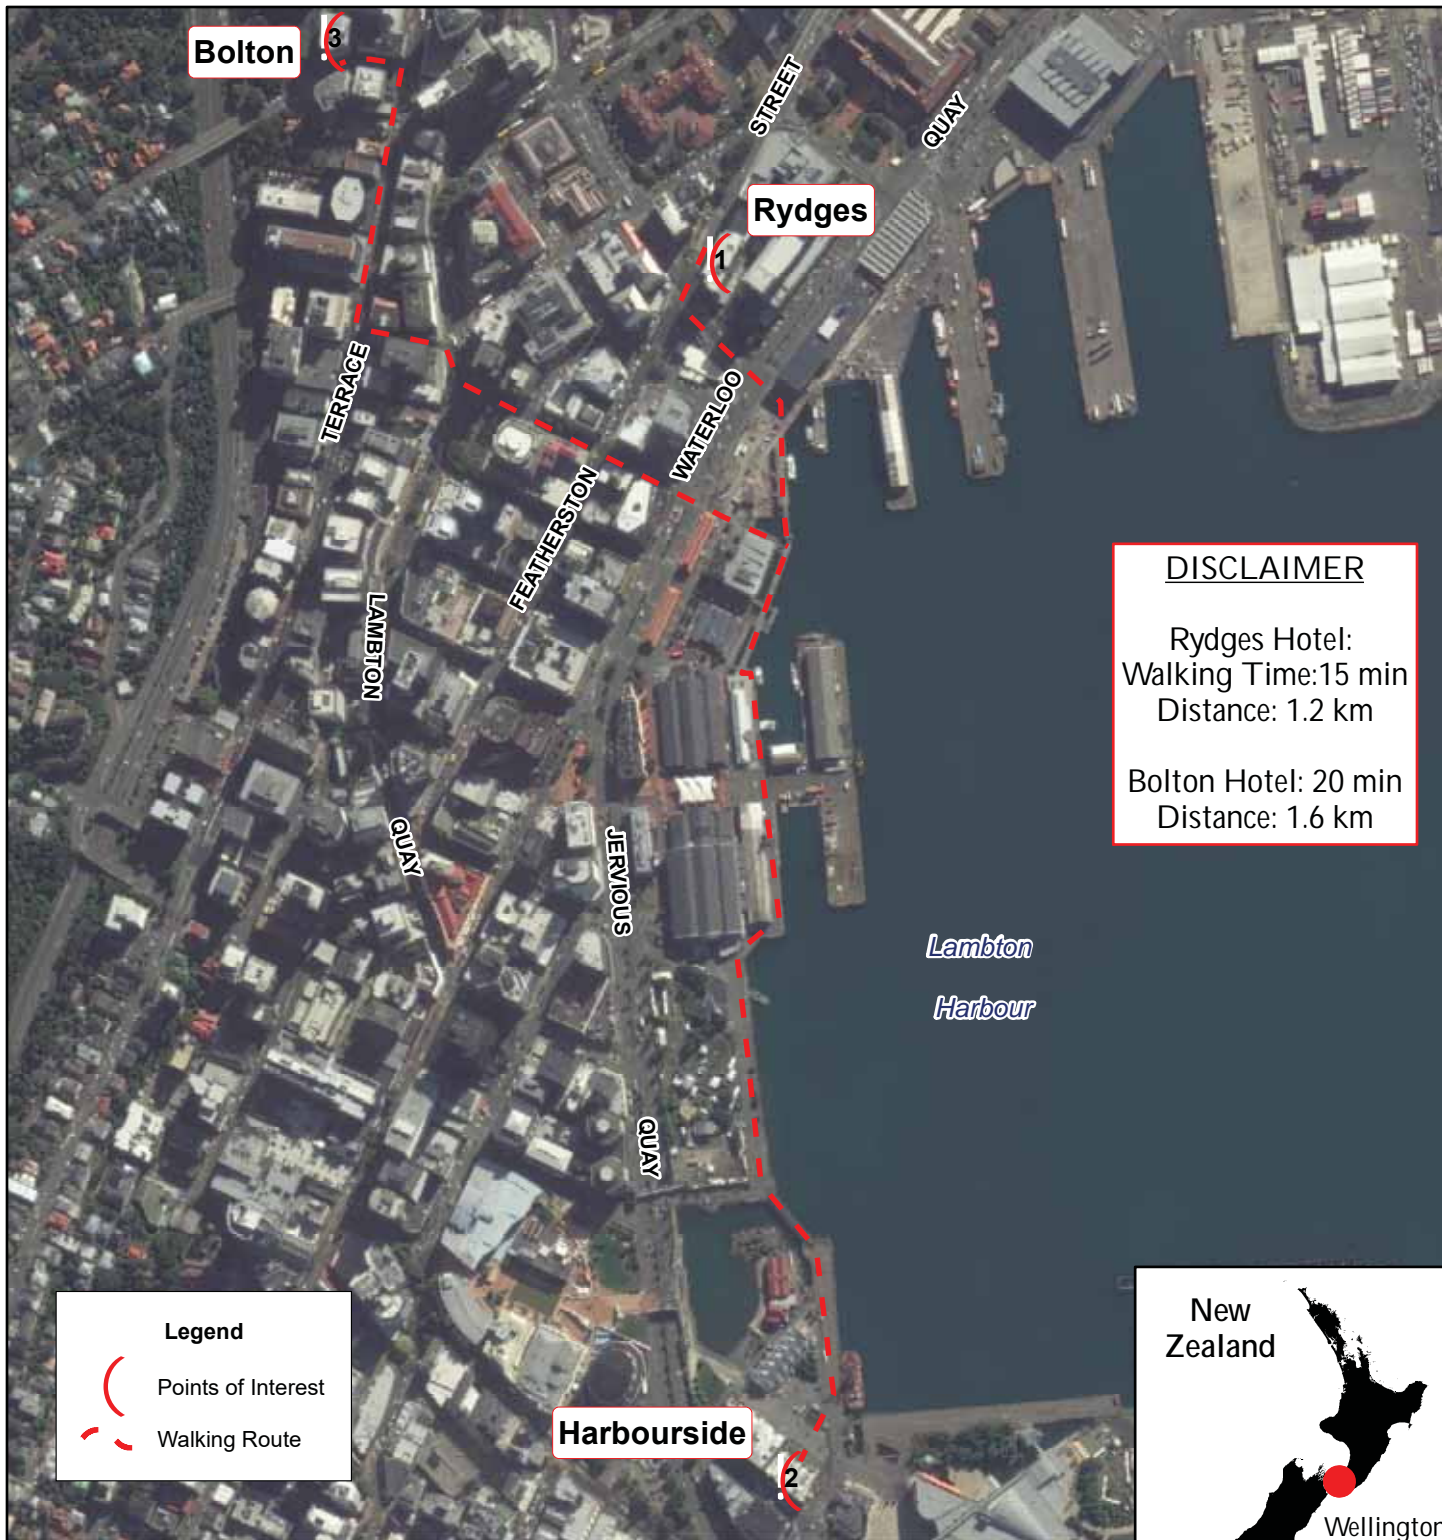

WALKING MAP

2019 Pacific Environmental Security Forum

DISCLAIMER

Rydges Hotel:
Walking Time: 15 min
Distance: 1.2 km

Bolton Hotel: 20 min
Distance: 1.6 km

Legend

- Points of Interest
- Walking Route

Image Date: 11 Apr 2018
Image Source: Digital Globe
Map Date: 11 March 2019
Map File: NZL_PESF_walking_map.mxd